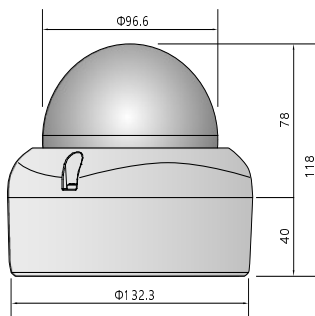

Dimensions

Security Warehouse India Pvt. Ltd.

C-63/4, Okhla Industrial Area, Phase –II, New Delhi -110020.

sales@natalus.co.in

Specifications subject to change without prior notice

WWW.NATALUS.IN